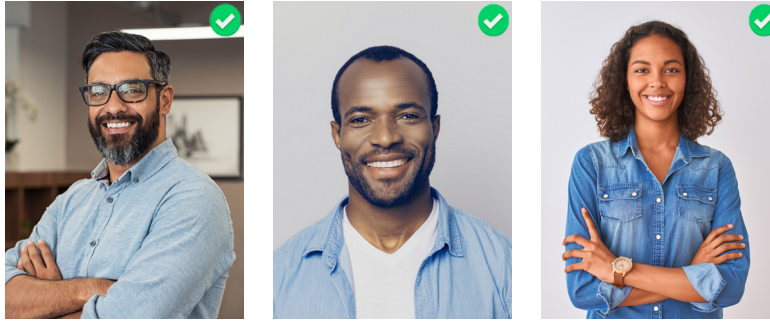

WHEN SUBMITTING YOUR PHOTO

- Submit a recent high quality color photo of yourself
- Use a clear image of your face (Do not use filters commonly used on social media).
- For best results have someone else take your photo, or set on a timer.
- Try to take your photo on a solid background, or somewhere not too distracting.

APPROPRIATE EXAMPLES

AVOID THESE EXAMPLES

Showing other people

Using low angles resulting in cropping of face/head

Wearing sunglasses

Selfies

Far away photos

Very close photos